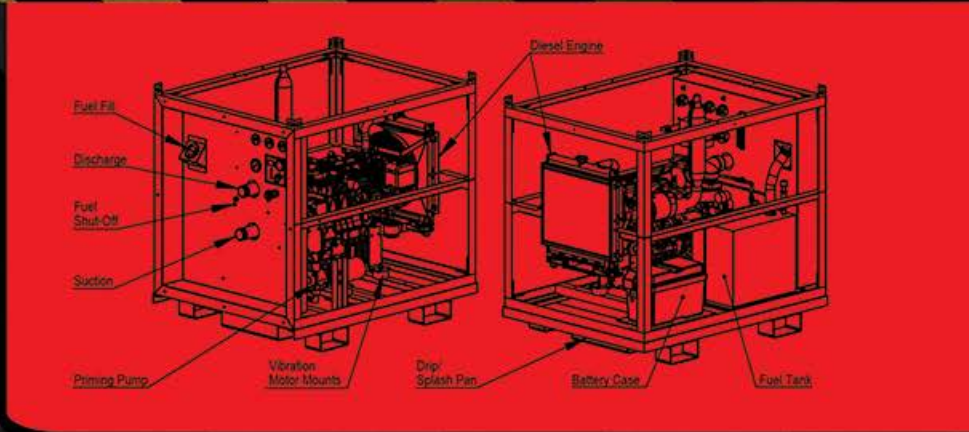

GAMAJET®

part of the Alfa Laval Group

GOBYJET

THE OUTDOOR PORTABLE TANK CLEANING SYSTEM

Use multiple Gamajets to clean, anytime and anywhere with this portable, diesel-powered high pressure pump system. Capable of powering a variety of Gamajet cleaning machines simultaneously, the GobyJet system was originally created for tanks and trailers in the petroleum industry but can be used in any outdoor tank cleaning application where there is little or no access to a pump on-site.

Every Gamajet tank cleaning machine is fluid-driven, combining pressure and flow to create high impact water jets. These jets scour the entire tank interior in a repeatable and reliable 360-degree pattern, blasting contaminants from the surface. The GobyJet provides the necessary pressure and flow to develop the required impact for heavy-duty tank cleaning that can be accomplished at any location, in a safe and efficient manner.

**GAMAJET
ANYTIME
ANYWHERE**

REMOVE YOUR CREW FROM DANGEROUS CONFINED SPACE ENTRY TANK CLEANING AND START SAVING TIME, MONEY, AND WATER TODAY!

With the GobyJet, you can Gamajet anytime, anywhere.

The portable design of the GobyJET allows for easy transporting and mobility, fitting right in the back of a pick-up truck, no special training required. In addition, the GobyJET is a fraction of the cost of large combination pump trucks, making it the best tool for the job.

See it. **Belive it!**
 Scan here with
 your smartphone
 to see How it Works!

- Engine:** Kubota 33 HP at 3600 RPM
- Pump:** High pressure pump 20-150 GPM & 140-300 PSI
- Construction:** Stainless steel frame and skin
- Machine Selection:** Gamajet VIII, IV, IX, X
(others available upon request)
- Optional:** Positive air intake shut-off valve
- Dimensions:** 26.5" W x 52.5" L x 65: H
- Weight:** 1,004 lbs.