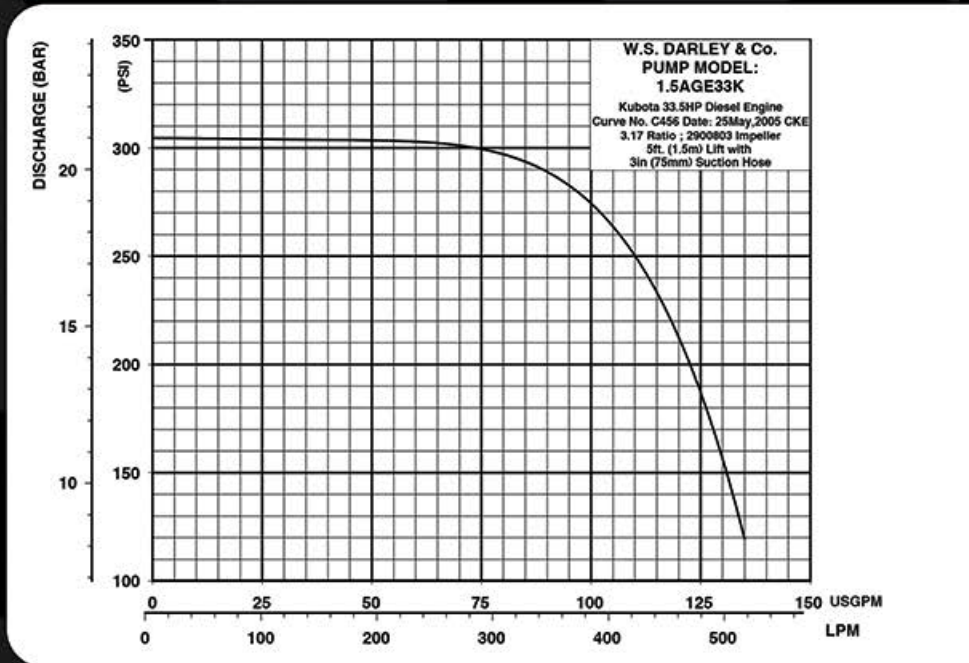

See it. **Belive it!**
 Scan here with
 your smartphone
 to see How it Works!

- Engine:** Kubota 33 HP at 3600 RPM
- Pump:** High pressure pump 20-150 GPM & 140-300 PSI
- Construction:** Stainless steel frame and skin
- Machine Selection:** Gamajet VIII, IV, IX, X
(others available upon request)
- Optional:** Positive air intake shut-off valve
- Dimensions:** 26.5" W x 52.5" L x 65: H
- Weight:** 1,004 lbs.